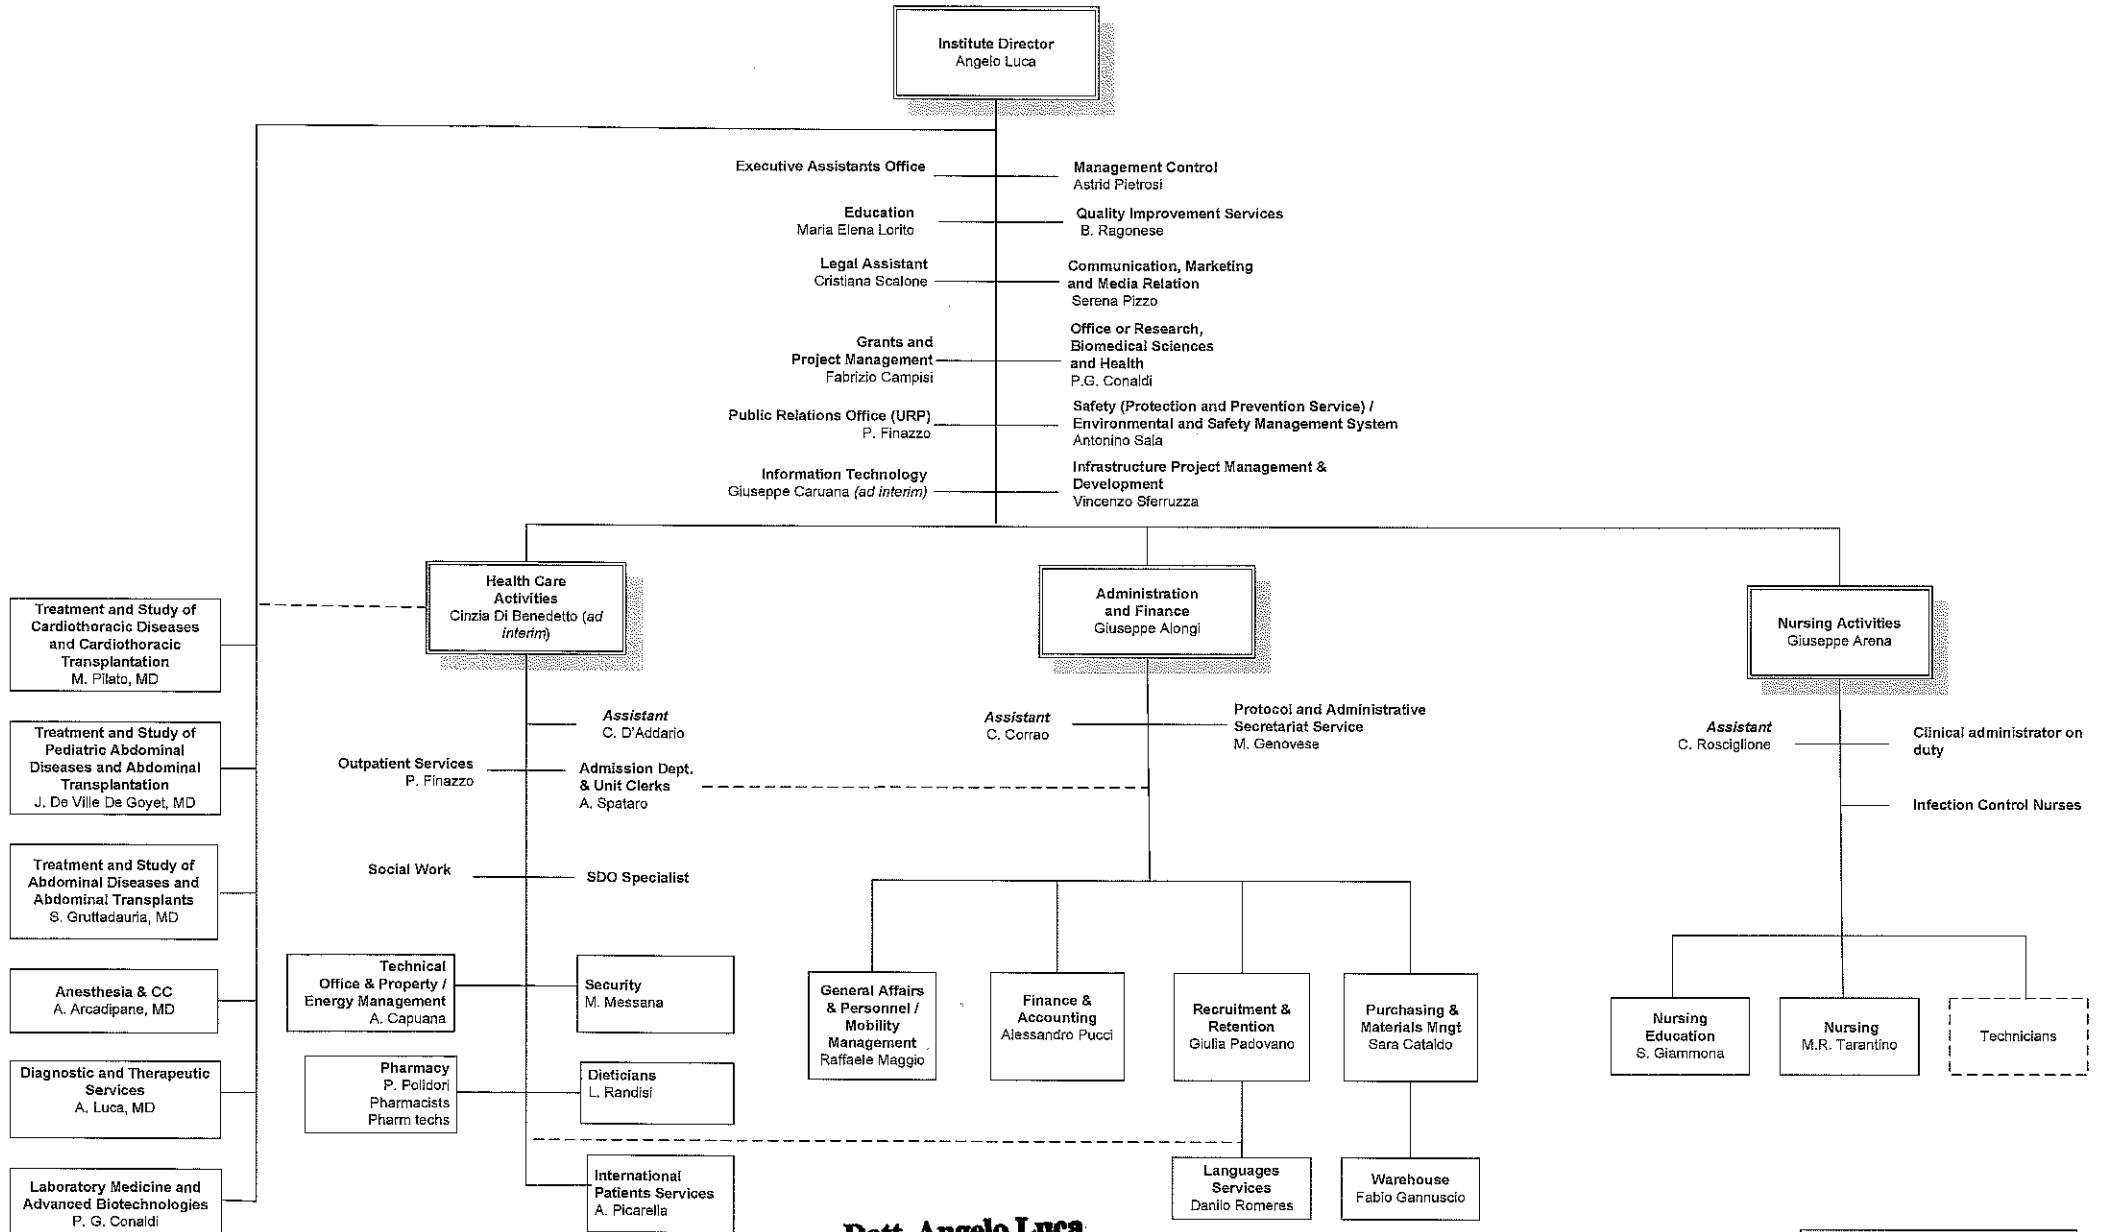

IRCCS ISMETT – UPMC Italy
Organizational Chart

Updated at 05/16/2017

Angelo Luca
Institute Director

Dott. Angelo Luca
Direttore d'Istituto
IRCCS ISMETT

Legenda
 —: hierarchical report
 - - - -: matrix report