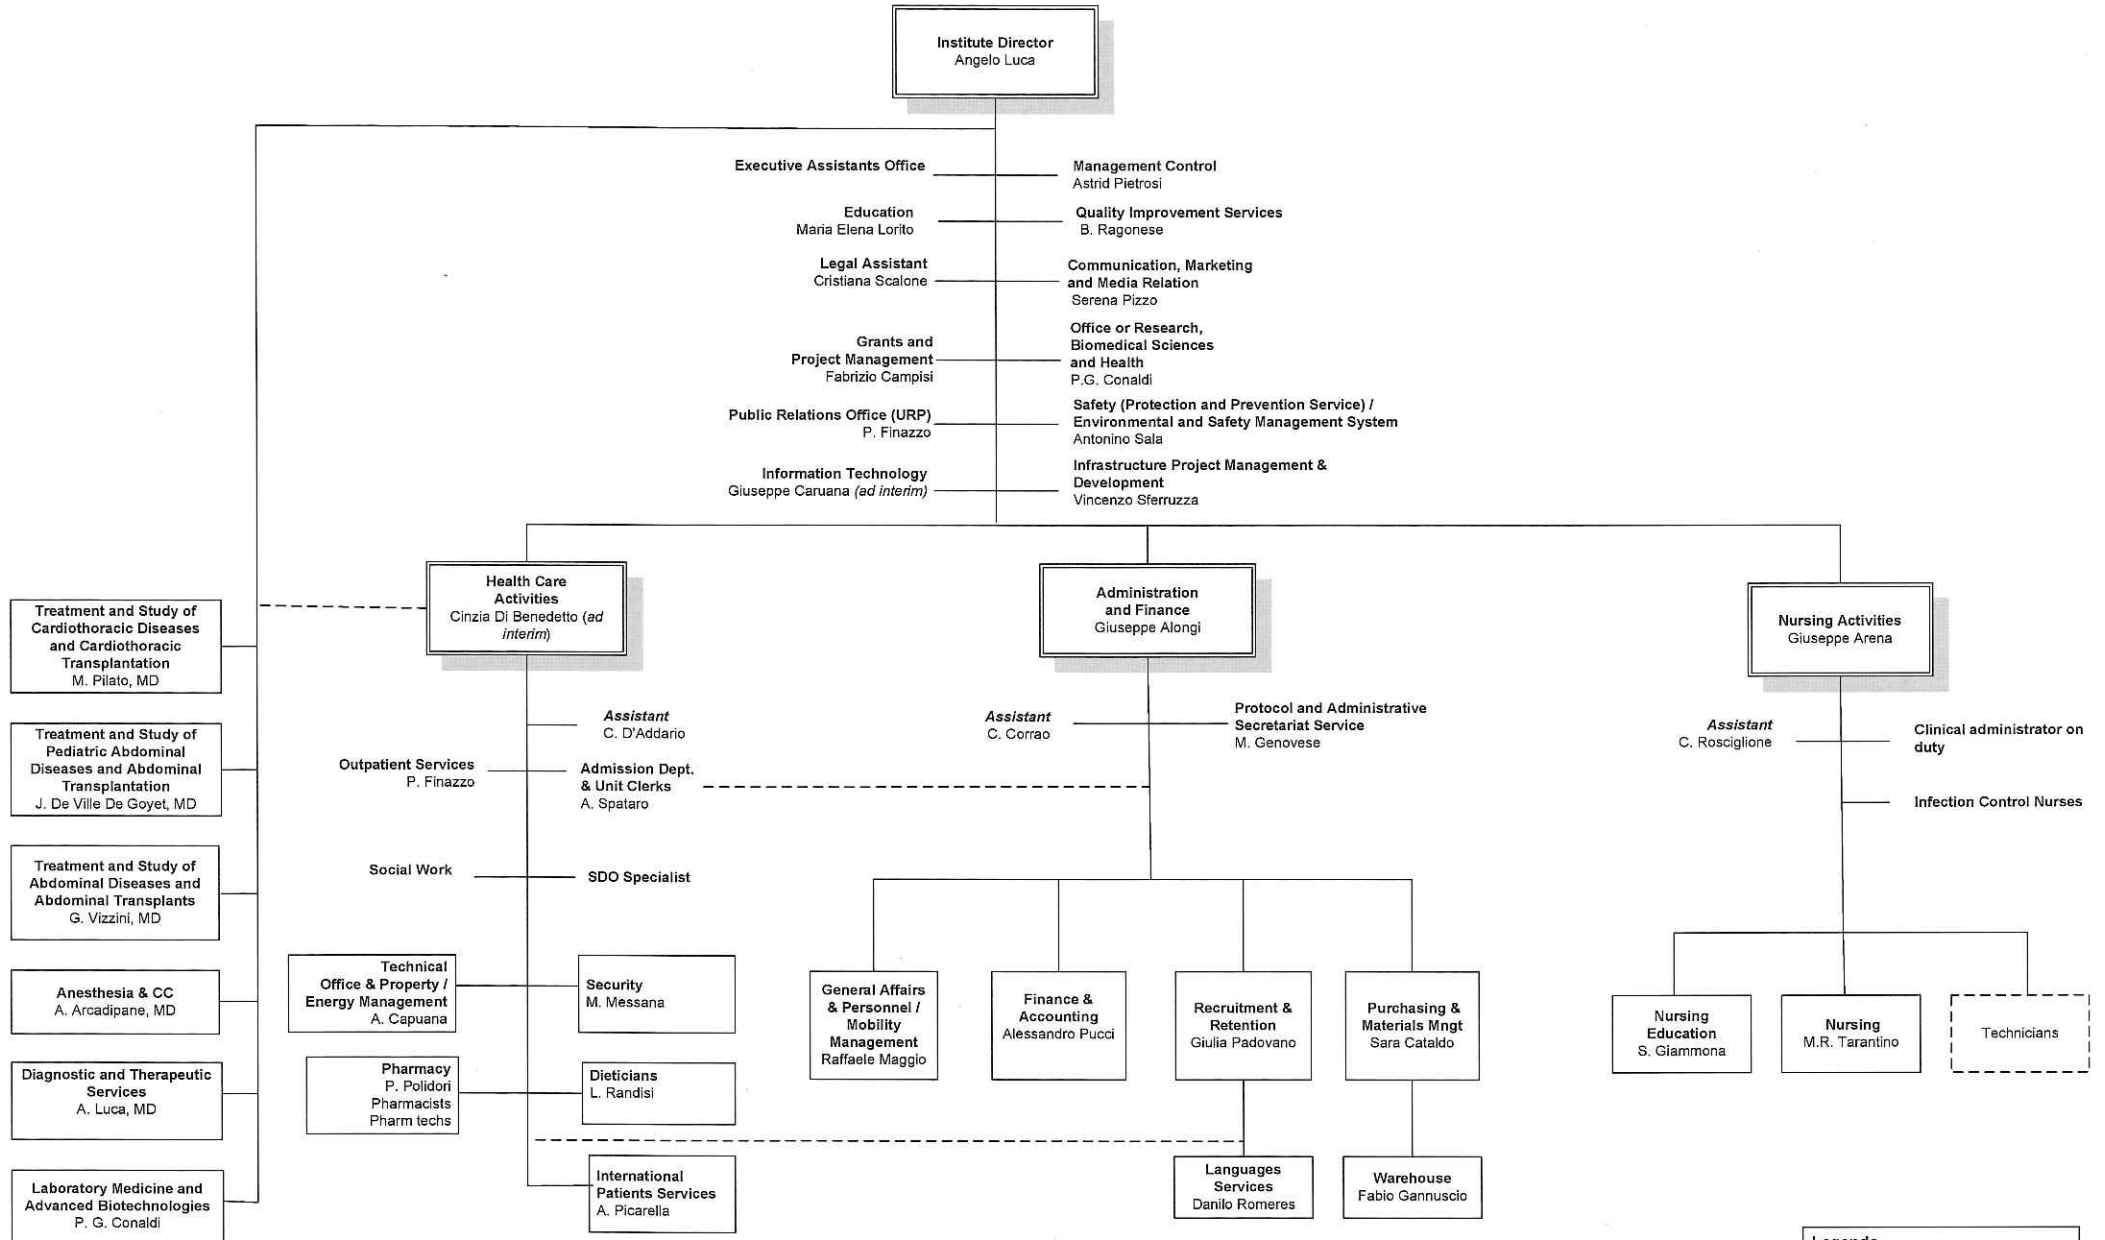

**IRCCS ISMETT – UPMC Italy**  
Organizational Chart

Updated at 02/28/2017

Angelo Luca  
Institute Director

**Dott. Angelo Luca**  
Direttore d'Istituto  
IRCCS ISMETT

**Legenda**  
—: hierarchical report  
-.-: matrix report