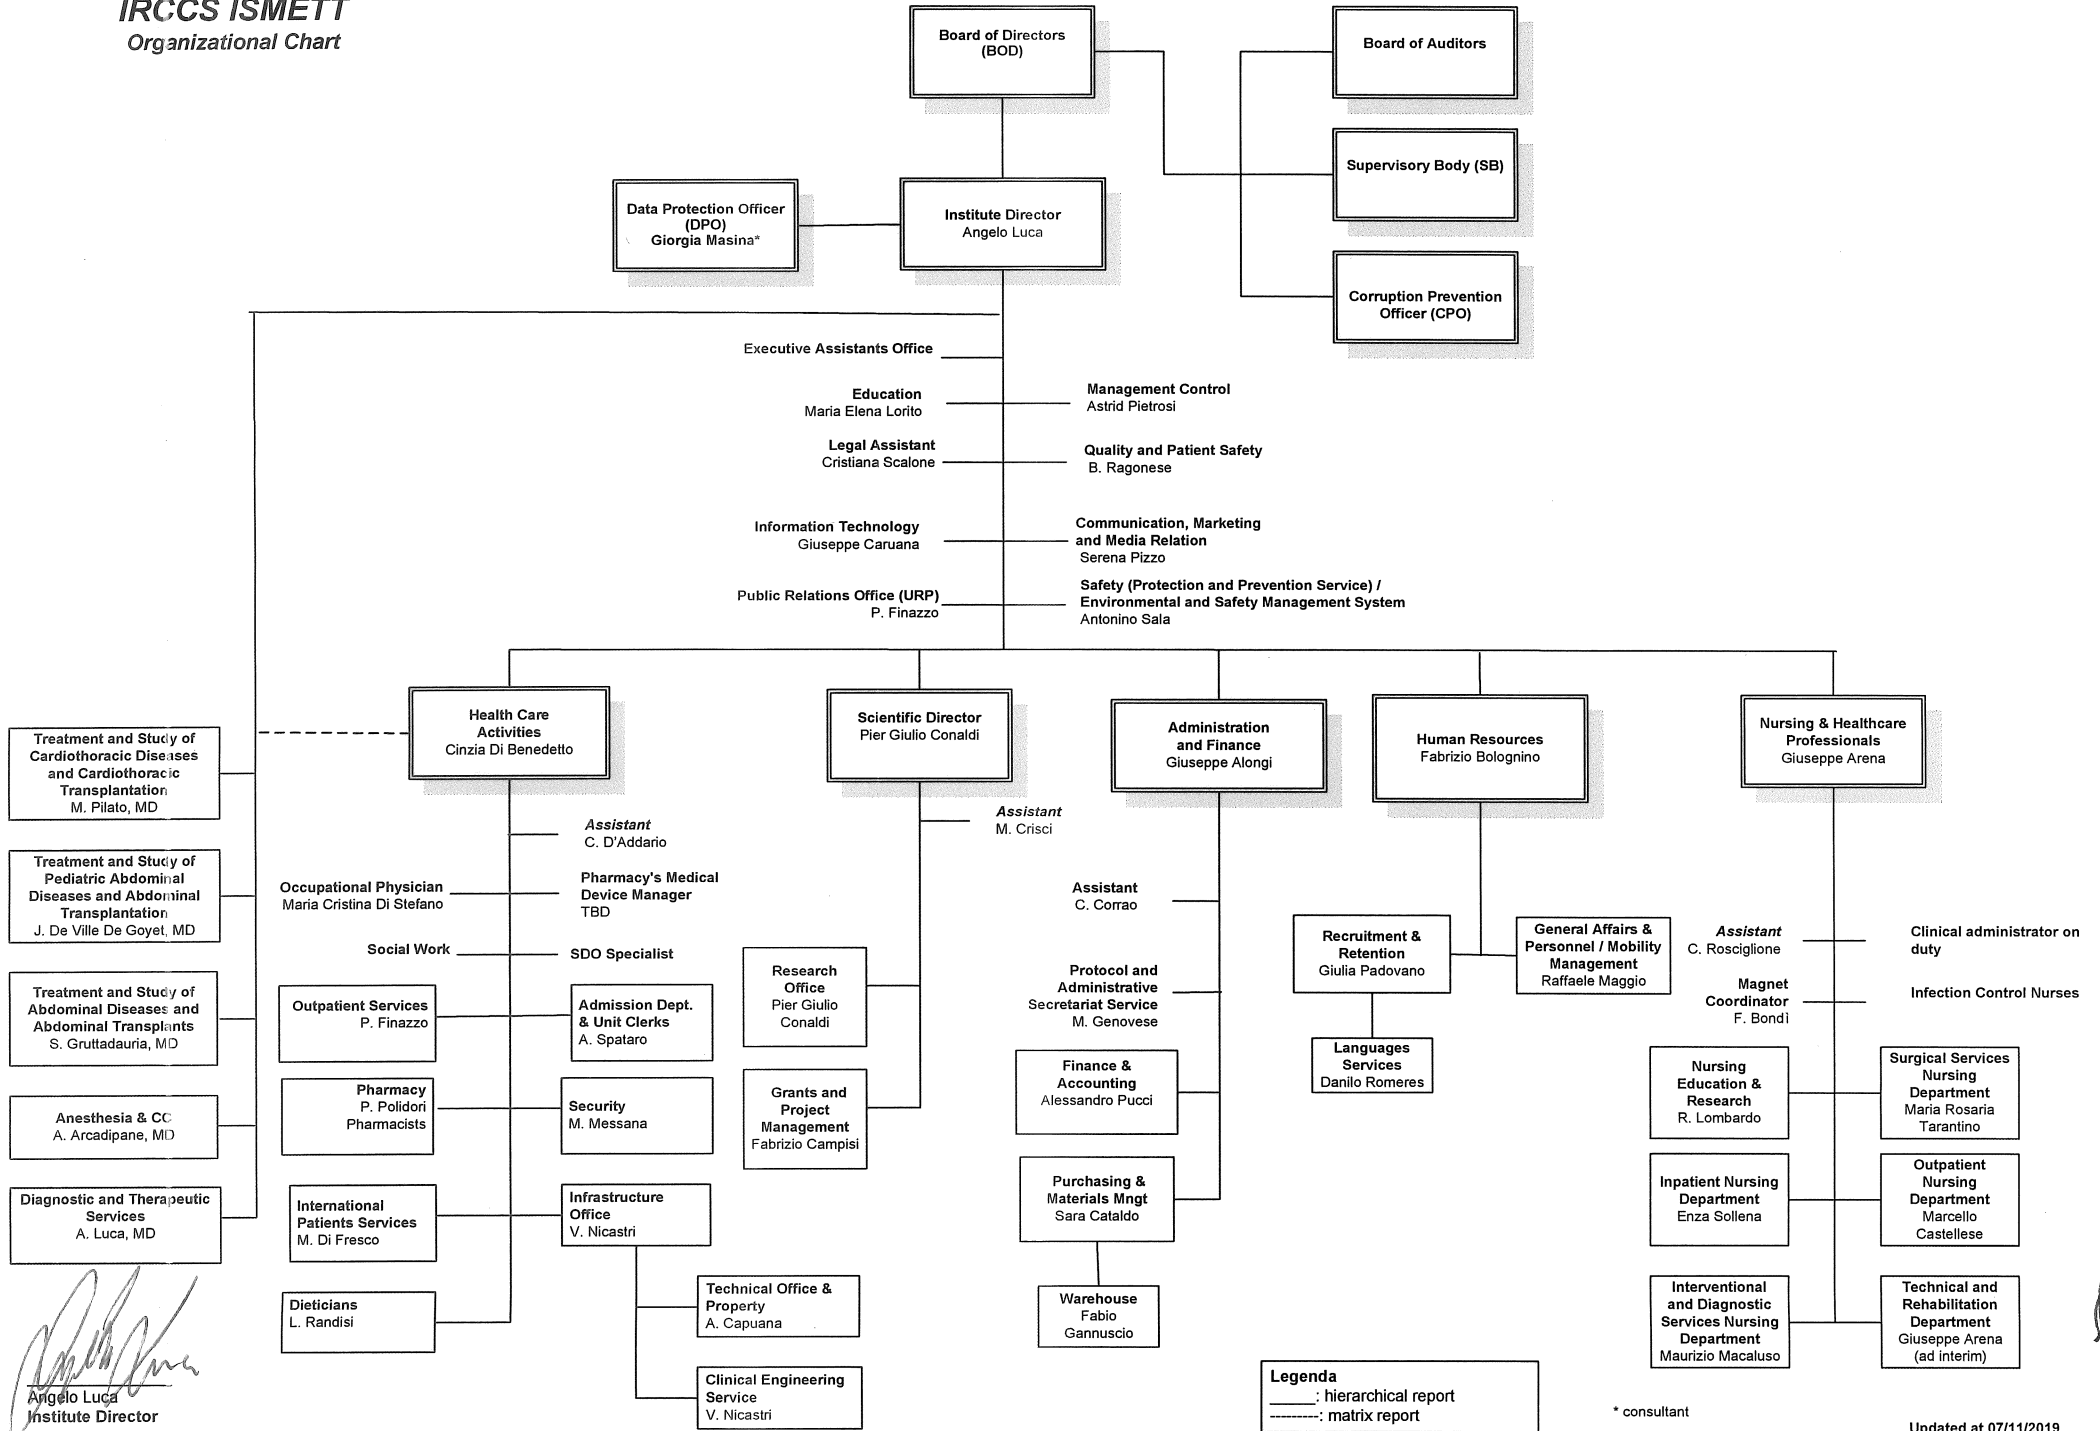

**IRCCS ISMETT**  
Organizational Chart

*Angelo Luca*  
Angelo Luca  
Institute Director

**Legenda**  
 —: hierarchical report  
 -.-: matrix report

\* consultant

Updated at 07/11/2019