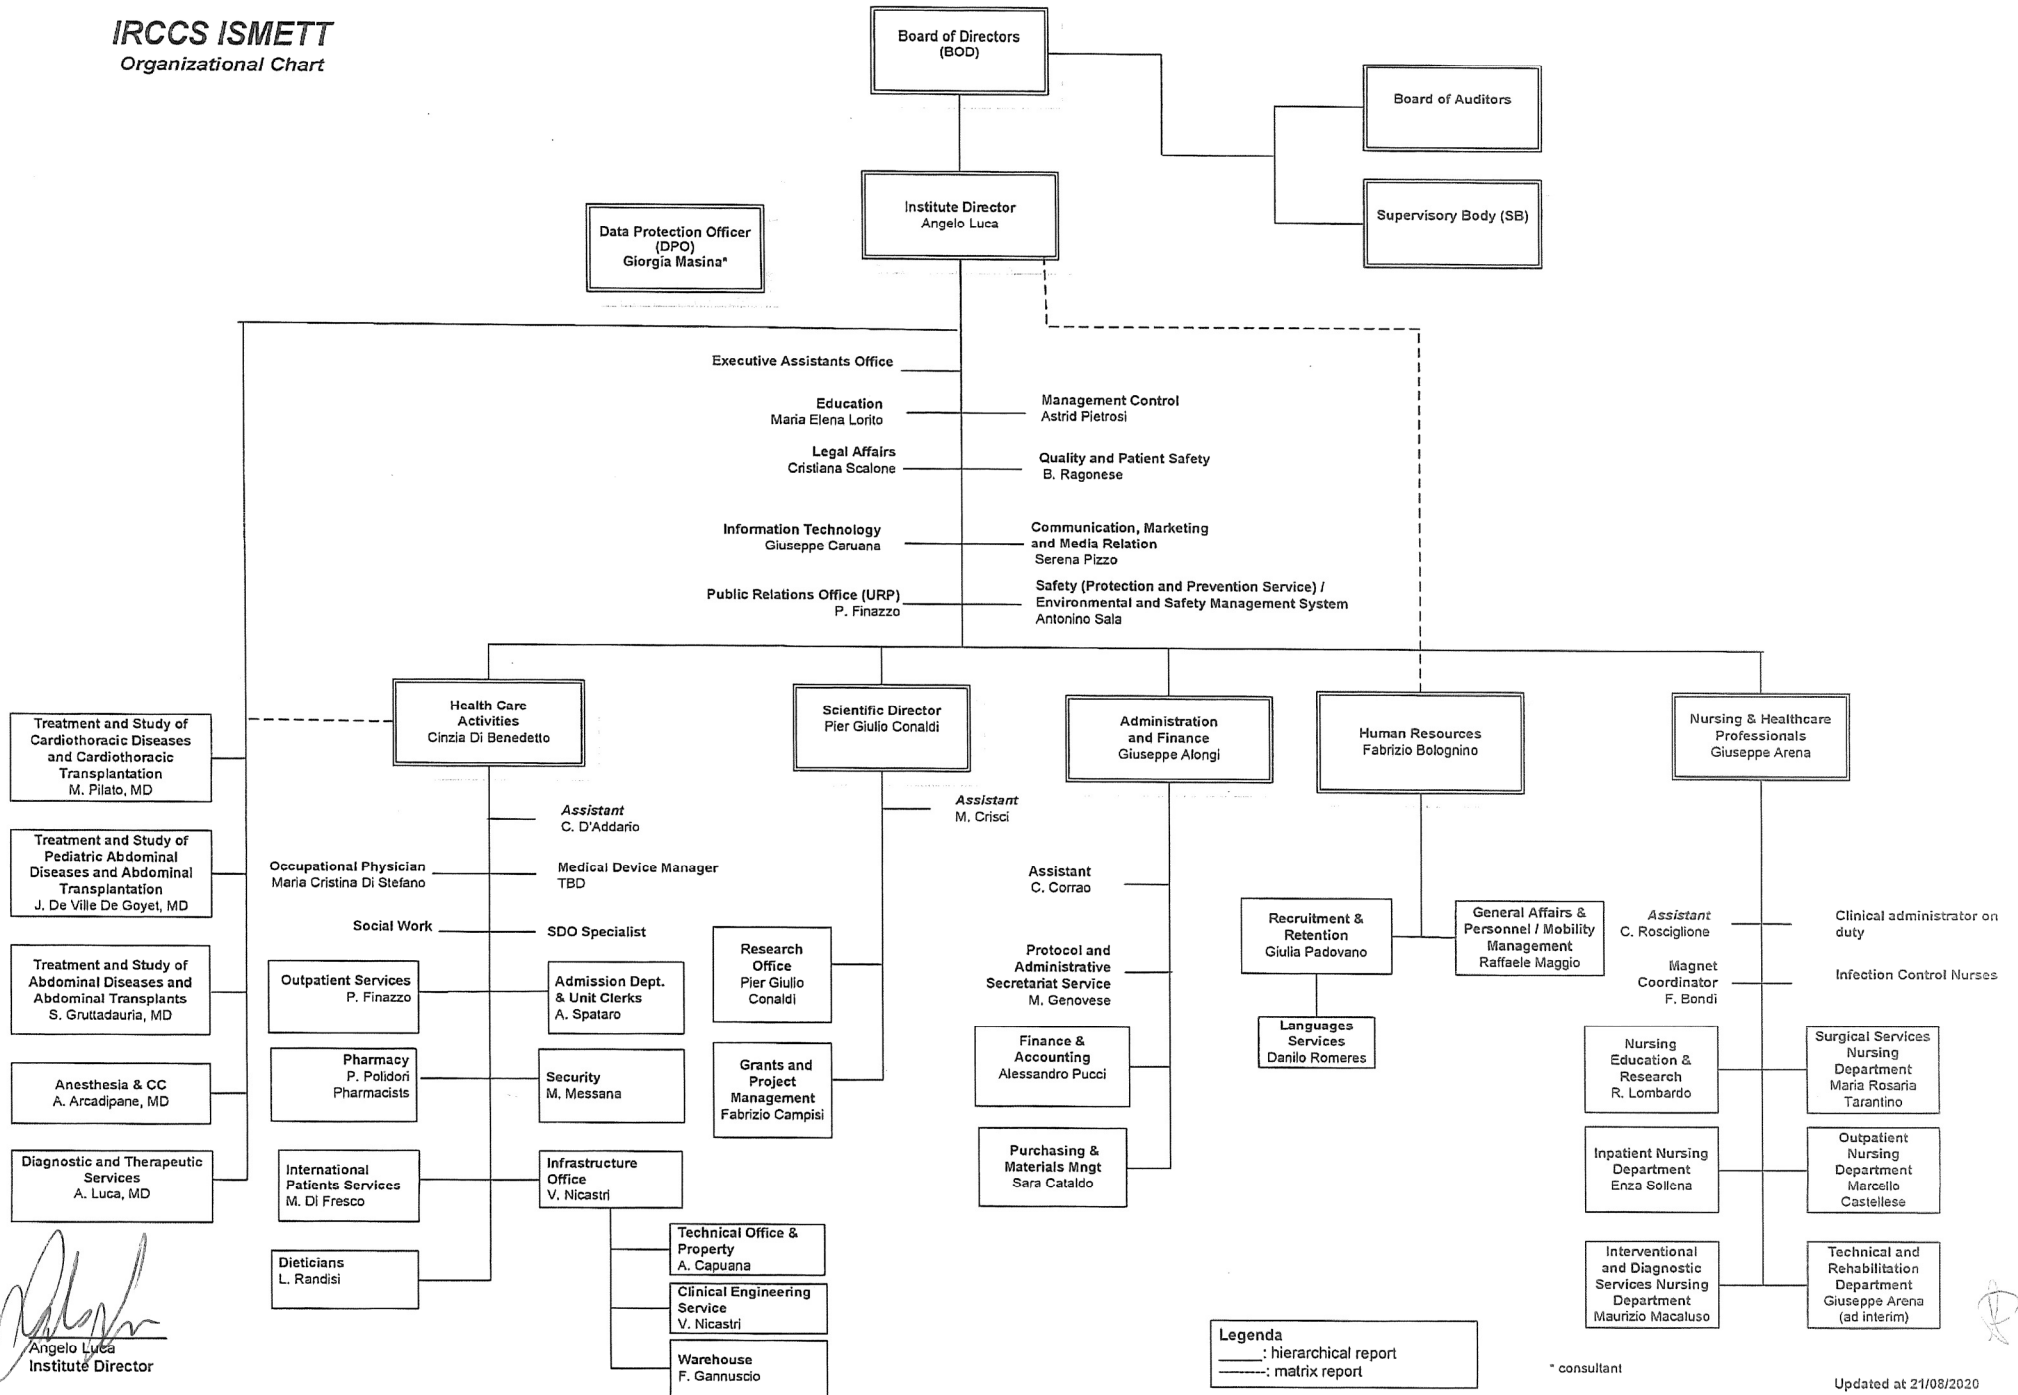

**IRCCS ISMETT**  
Organizational Chart

  
Angelo Luca  
Institute Director

**Legenda**  
 —: hierarchical report  
 - - - - -: matrix report

\* consultant