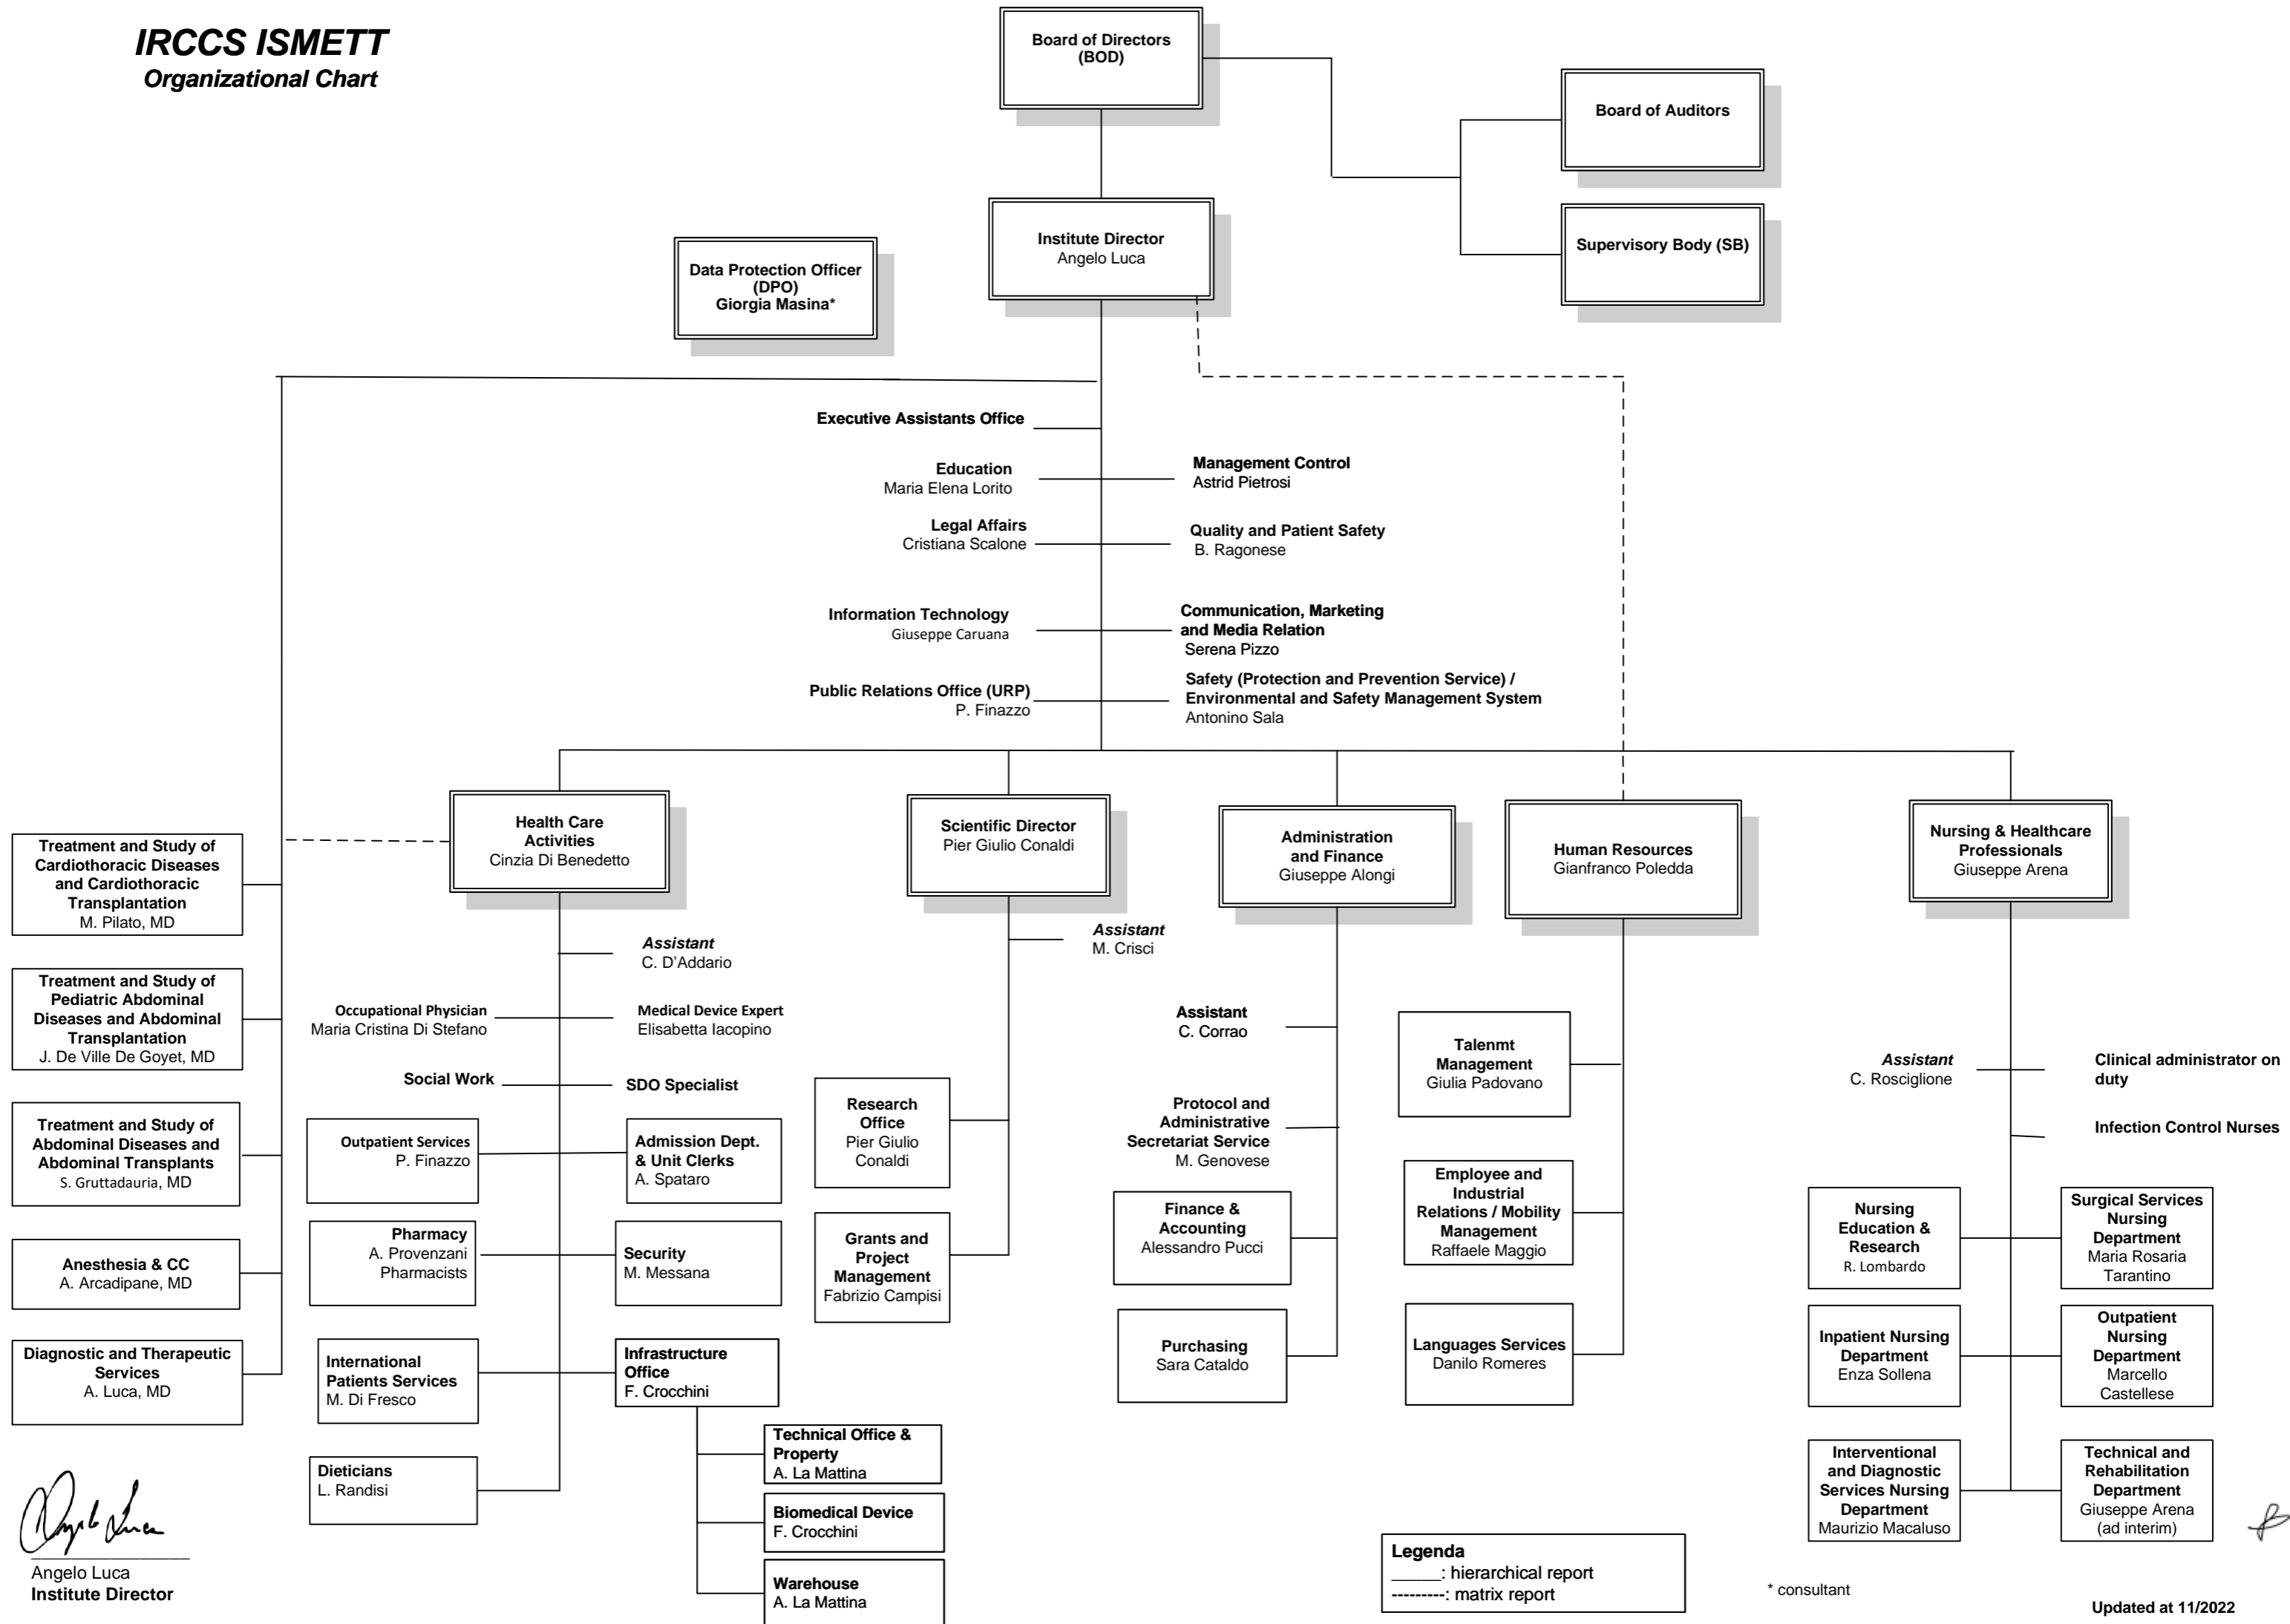

IRCCS ISMETT

Organizational Chart

Angelo Luca
Institute Director

Legenda
 _____: hierarchical report
 - - - - -: matrix report

* consultant

Updated at 11/2022